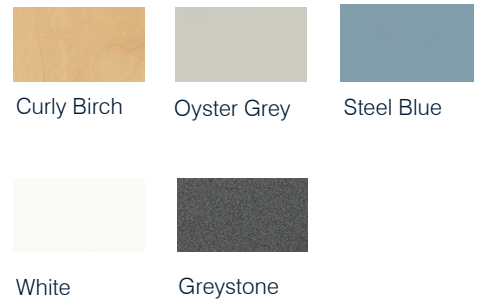

BENSON ROUND TABLE

CODE: RET219

PRODUCT DESCRIPTION

Versatile single student table with pedestal base. Great for breakout areas or use with soft furnishings. Perfect size for laptops and devices. Built by Batger.

OPTIONS

- Wide range of table top colours (see House Colours)
- Writable Top (Wilsonart Markerboard / Laminex Diamond Gloss)
- Frame colour (See House Colours)
- Custom sizes
- Compact laminate

COMPOSITION

- 18mm Laminate top (Laminex E0 board)
- 38mm round steel tube legs

SPECIFICATIONS

DIA550 HAdjustable (545 - 750)

Core Range

Premium Range

FRAME COLOURS